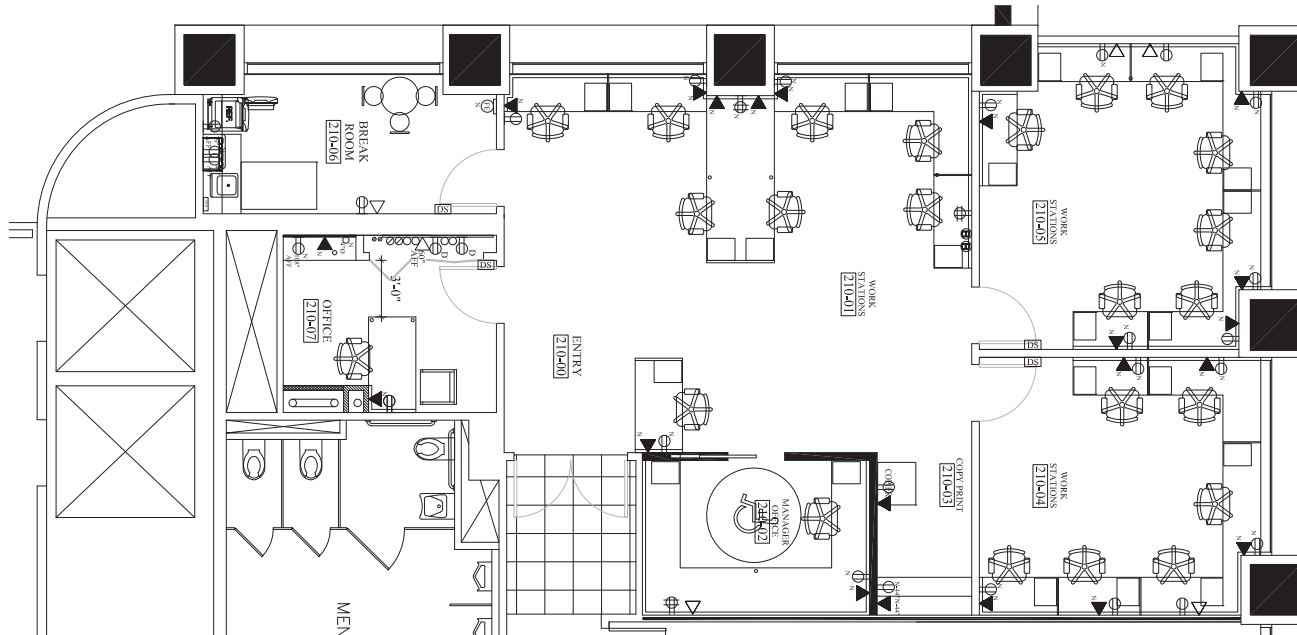

801 Brickell Avenue
Miami, FL 33131
www.801brickellleasing.com

Floor 02

1,955 RSF
Suite - 210

Colliers International South Florida, LLC
801 Brickell Avenue, Suite 850
Miami, FL 33131
www.colliers.com

STEPHEN RUTCHIK
+1 786 517 4985
stephen.rutchik@colliers.com