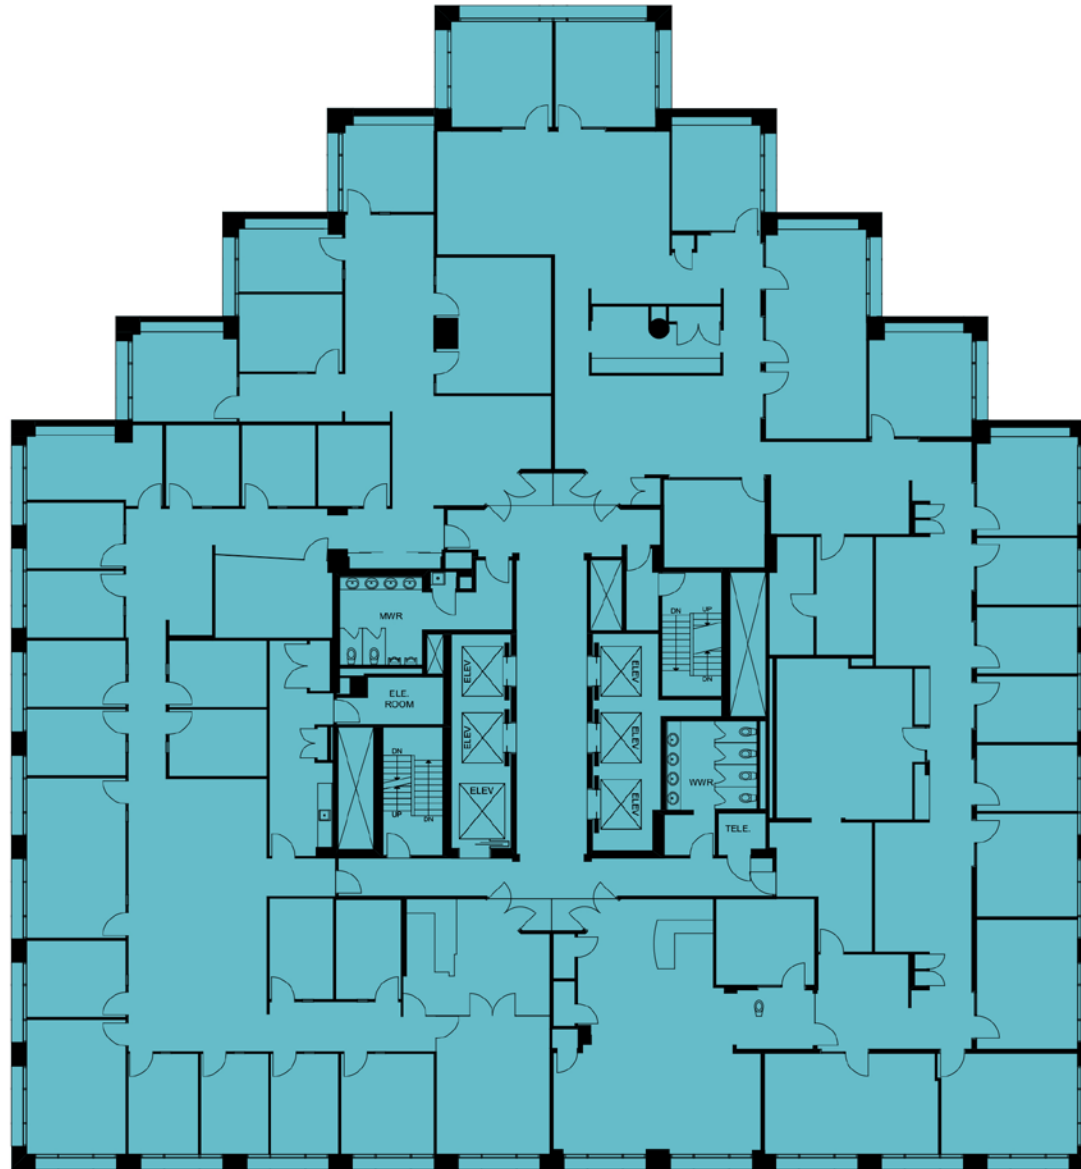

801 Brickell Avenue
Miami, FL 33131
www.801brickellleasing.com

Floor 22

18,450 RSF

Colliers International South Florida, LLC
801 Brickell Avenue, Suite 850
Miami, FL 33131
www.colliers.com

STEPHEN RUTCHIK
+1 786 517 4985
stephen.rutchik@colliers.com